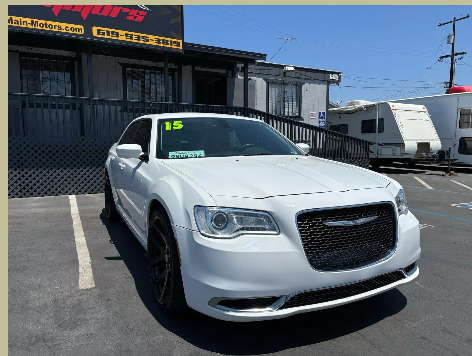

MBGI AUTO GROUP INC.

2910 Main St Ste A
Chula Vista, CA 91911

(619) 535-3819

<https://www.main-motors.com>
mainmotors.mbgi@gmail.com

2015 Chrysler 300

Exterior Color: **White**

Interior Color: **White**

VIN: **2C3CCAAG7FH796695**

Engine: **V6, 3.6 Liter**

Body Type: **Sedan**

Fuel Type: **Gasoline**

Doors: **4**

Transmission: **Automatic**

FEATURES

Standard

- V6, 3.6 Liter
- Power Door Locks
- KEYLESS-GO
- Uconnect
- Power Steering
- F&R Head Curtain Air Bags
- Traction Control
- Heated Seats
- Automatic, 8-Spd
- Tilt & Telescoping Wheel
- Knee Air Bags
- ABS (4-Wheel)
- Anti-Theft System
- Daytime Running Lights
- Dual Power Seats
- Side Air Bags
- RWD
- Hill Start Assist Control
- Bluetooth Wireless
- Premium Wheels 19"+
- Dual Air Bags
- SiriusXM Satellite
- AM/FM Stereo
- Cruise Control
- Keyless Entry
- Power Windows
- Leather
- Stability Control
- Backup Camera
- Fog Lights